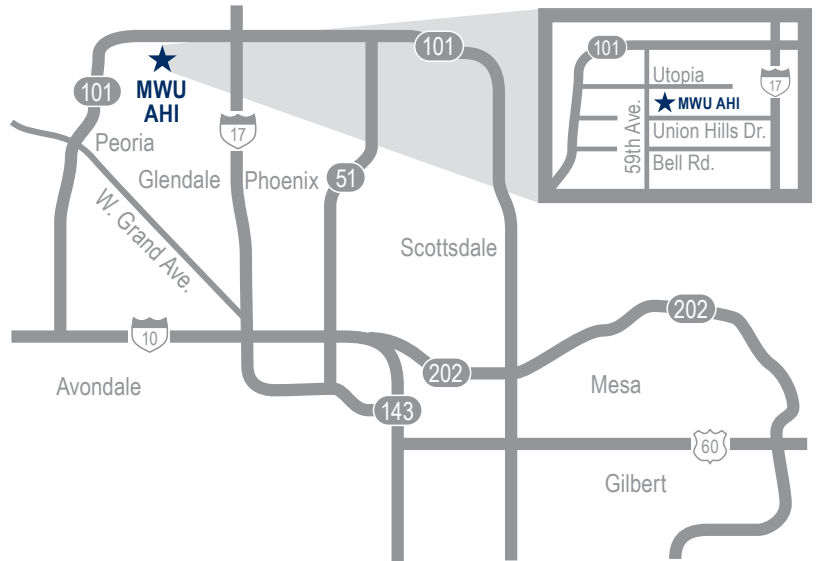

MIDWESTERN UNIVERSITY ANIMAL HEALTH INSTITUTE

www.mwuanimalhealth.com

Directions to Midwestern University Animal Health Institute

(coming from Sky Harbor airport)

Via Interstate 17

- Head north on Interstate 17
- Exit on Loop 101
- Continue west on 101 to 59th Avenue exit
- Turn left onto 59th Avenue
- Pass the Glendale Arrowhead Post Office; go through the light and take the next street left (Utopia)
- Animal Health Institute is on the right

Via Interstate 10

- Take Interstate 10 West to 101
- Take 101 North to 59th Avenue
- Turn right on 59th Avenue
- Pass the Glendale Arrowhead Post Office; go through the light and take the next street left (Utopia)
- Animal Health Institute is on the right

Diagnostic Pathology Center

HVDD
HDHUD

HDPHVHUH
PDPDHPHD

EPVVUV
ODUD
OO

Scan QR code with your smart-phone
camera for directions to the
Diagnostic Pathology Center